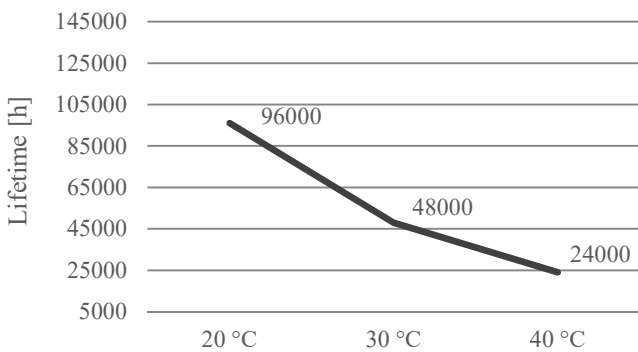

CONNECTION	Connection Name	Color	Function
Input	L	Brown	Line input from AC power mains. Section 1 mm²
Input	N	Blue	Neutral input from AC power mains. Section 1 mm²
Output	-	Black	SELV negative polarity. Section 1 mm²
Output	+	Red	SELV positive polarity. Section 1 mm²

LIFETIME & DERATING CURVE

Lifetime declarations are indicative and represent no warranty claim.

Lifetime vs T ambient @ full load