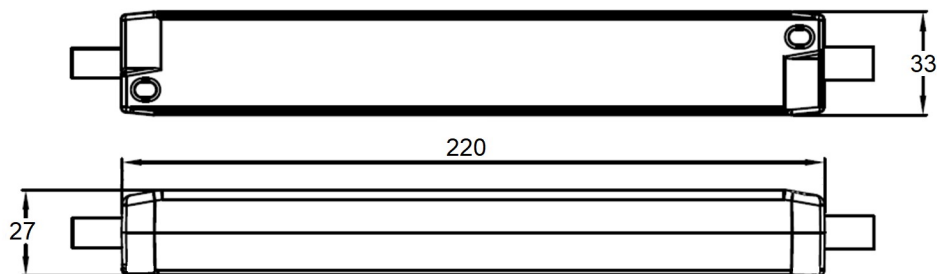

Item Code	Dimensions mm L x W x H Piece Box	Weight Kg Piece Box	Working temperature °C	Storage temperature °C	Humidity (without moisture) %	Power factor λ	Min/Idle-status consumption W	Case Protection
VIRGO 30W 12V IP68 FD2C2Z80	220 x 33 x 27 290 x 58 x 35	0.43 0.47	-30 ... +50	-40 ... +80	5-90	>0.55	0.5 typ.	IP68
VIRGO 60W 12V IP68 FD2F2Z80	220 x 33 x 27 290 x 58 x 35	0.45 0.49	-30 ... +50	-40 ... +80	5-90	>0.55	0.5 typ.	IP68
VIRGO 60W 24V IP68 FD2F3Z80	220 x 33 x 27 290 x 58 x 35	0.45 0.49	-30 ... +50	-40 ... +80	5-90	>0.55	0.5 typ.	IP68

CONNECTION	Connection Name	Color	Function
Input	L	Brown	Line input from AC power mains. Section 1 mm ²
Input	N	Blue	Neutral input from AC power mains. Section 1 mm ²
Output	-	Black	SELV negative polarity. Section 1 mm ²
Output	+	Red	SELV positive polarity. Section 1 mm ²

LIFETIME & DERATING CURVE

Lifetime declarations are indicative and represent no warranty claim.

Lifetime vs T ambient @ full load

Lifetime vs T ambient @ 70% load

Derating curve: Load vs T ambient

DIMENSIONS (mm)