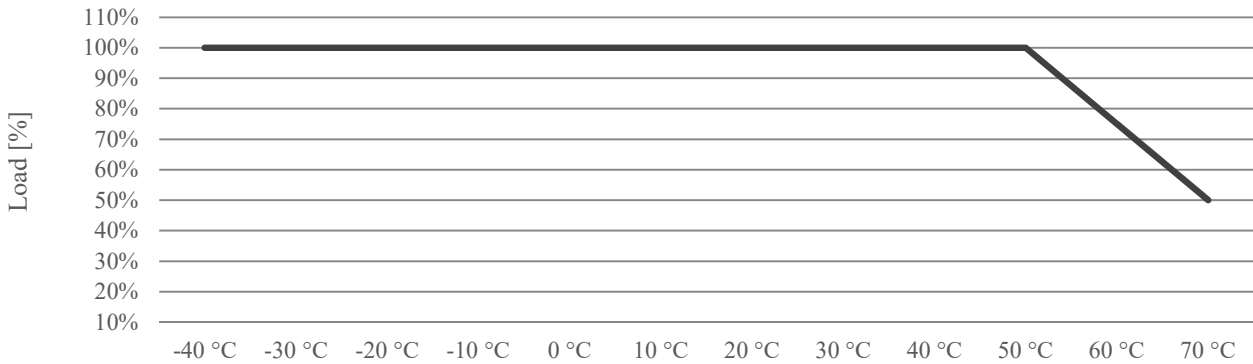

CONNECTION	Connection Name	Color	Function
Input	L	Brown	Line input from AC power mains. Section 1 mm ²
Input	N	Blue	Neutral input from AC power mains. Section 1 mm ²
Output	-	Black	SELV negative polarity. Section 1 mm ²
Output	+	Red	SELV positive polarity. Section 1 mm ²

LIFETIME & DERATING CURVE

Lifetime declarations are indicative and represent no warranty claim.

Lifetime vs T ambient @ full load

Lifetime vs T ambient @ 70% load

Derating curve: Load vs T ambient

DIMENSIONS (mm)