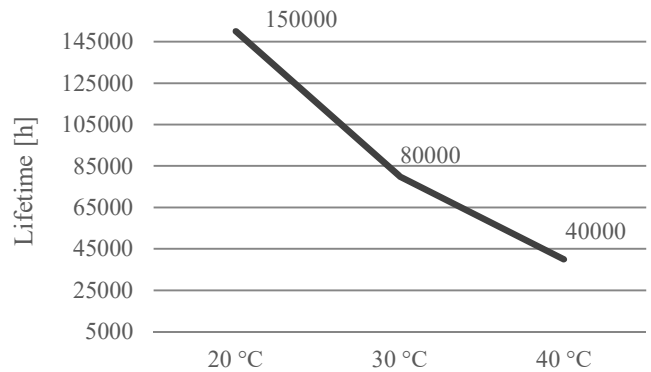

IP68 – SELV – RoHS

Suitable for LED stripes and modules for signs

Item Code	AC INPUT				DC OUTPUT			
	Mains Vac Hz	Efficiency %	Inrush current (max) A	Input current (max) A	Output voltage (± 2.5%) Vdc	Output current A _{dc}	Output ripple (max) mV _{pp}	Output power (max) W
VIRGO 30W 12V IP68 FD2C2Z80	220-240 50/60	>85	30	0.3	12	2.5	500	30
VIRGO 60W 12V IP68 FD2F2Z80	220-240 50/60	>85	30	0.6	12	5	500	60
VIRGO 60W 24V IP68 FD2F3Z80	220-240 50/60	>85	30	0.6	24	2.5	500	60

CONNECTION	Connection Name	Color	Function
Input	L	Brown	Line input from AC power mains. Section 1 mm ²
Input	N	Blue	Neutral input from AC power mains. Section 1 mm ²
Output	-	Black	SELV negative polarity. Section 1 mm ²
Output	+	Red	SELV positive polarity. Section 1 mm ²

LIFETIME & DERATING CURVE

Lifetime declarations are indicative and represent no warranty claim.

Lifetime vs T ambient @ full load

Lifetime vs T ambient @ 70% load

Derating curve: Load vs T ambient

DIMENSIONS (mm)