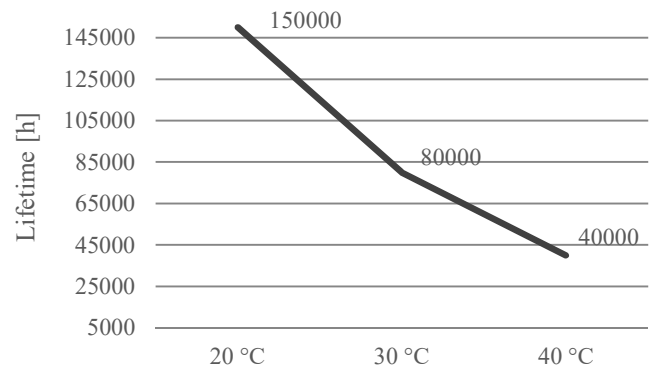

CE

IP20 - SELV - RoHS

Suitable for LED stripes and modules for signs

Item Code	AC INPUT				DC OUTPUT			
	Mains Vac Hz	Efficiency %	Inrush current (max) A	Input current (max) A	Output voltage (± 2.5%) Vdc	Output current Adc	Output ripple (max) mVpp	Output power (max) W
VIRGO 30W 12V IP20 FD2C2Z10	220-240 50/60	>85	30	0.3	12	2.5	500	30
VIRGO 60W 12V IP20 FD2F2Z10	220-240 50/60	>85	30	0.6	12	5	500	60
VIRGO 60W 24V IP20 FD2F3Z10	220-240 50/60	>85	30	0.6	24	2.5	500	60

CONNECTION	Connection Name	Color	Function
Input	L	Brown	Line input from AC power mains. Section 0.75 mm ²
Input	N	Blue	Neutral input from AC power mains. Section 0.75 mm ²
Output	-	N/A	SELV negative polarity. Section 1 mm ²
Output	+	N/A	SELV positive polarity. Section 1 mm ²

LIFETIME & DERATING CURVE

Lifetime declarations are indicative and represent no warranty claim.

Lifetime vs T ambient @ full load

Lifetime vs T ambient @ 70% load

Derating curve: Load vs T ambient

DIMENSIONS (mm)