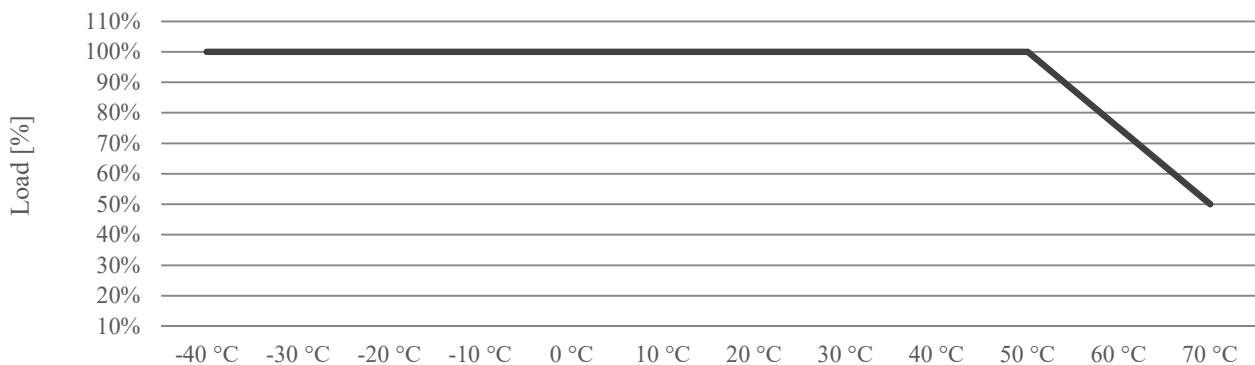

CONNECTION	Connection Name	Color	Function
Input	L	Brown	Line input from AC power mains. Section 0.75 mm ²
Input	N	Blue	Neutral input from AC power mains. Section 0.75 mm ²
Output	-	N/A	SELV negative polarity. Section 1 mm ²
Output	+	N/A	SELV positive polarity. Section 1 mm ²

LIFETIME & DERATING CURVE

Lifetime declarations are indicative and represent no warranty claim.

Lifetime vs T ambient @ full load

Lifetime vs T ambient @ 70% load

Derating curve: Load vs T ambient

DIMENSIONS (mm)