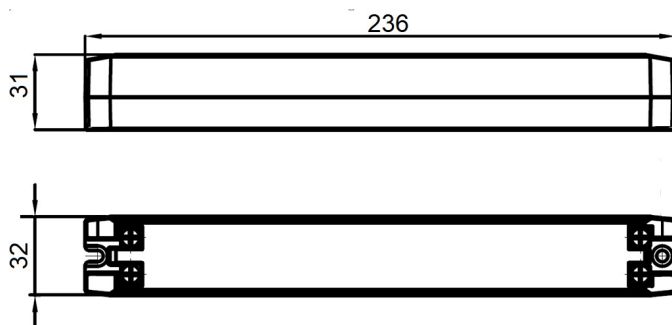

Item Code	Dimensions mm L x W x H Piece Box	Weight Kg Piece Box	Working temperature °C	Storage temperature °C	Humidity (without moisture) %	Power factor λ	Min/Idle-status consumption W	Case Protection
VIRGO 30W 12V IP20 FD2C2Z10	235 x 32 x 31 248 x 42 x 40	0.47 0.49	-30 ... +50	-40 ... +80	5-90	>0.55	0.5 typ.	IP20
VIRGO 60W 12V IP20 FD2F2Z10	235 x 32 x 31 248 x 42 x 40	0.48 0.50	-30 ... +50	-40 ... +80	5-90	>0.55	0.5 typ.	IP20
VIRGO 60W 24V IP20 FD2F3Z10	235 x 32 x 31 248 x 42 x 40	0.48 0.50	-30 ... +50	-40 ... +80	5-90	>0.55	0.5 typ.	IP20

CONNECTION	Connection Name	Color	Function
Input	L	Brown	Line input from AC power mains. Section 0.75 mm ²
Input	N	Blue	Neutral input from AC power mains. Section 0.75 mm ²
Output	-	N/A	SELV negative polarity. Section 1 mm ²
Output	+	N/A	SELV positive polarity. Section 1 mm ²

LIFETIME & DERATING CURVE

Lifetime declarations are indicative and represent no warranty claim.

Lifetime vs T ambient @ full load

Lifetime vs T ambient @ 70% load

Derating curve: Load vs T ambient

DIMENSIONS (mm)