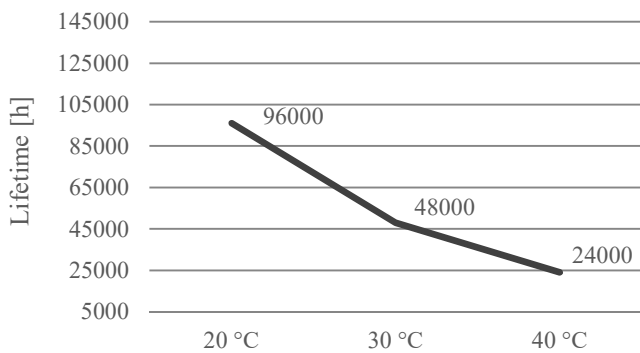

CONNECTION	Connection Name	Color	Function
Input	L	Brown	Line input from AC power mains. Section 0.75 mm²
Input	N	Blue	Neutral input from AC power mains. Section 0.75 mm²
Output	-	N/A	SELV negative polarity. Section 1 mm²
Output	+	N/A	SELV positive polarity. Section 1 mm²

LIFETIME & DERATING CURVE

Lifetime declarations are indicative and represent no warranty claim.

Lifetime vs T ambient @ full load